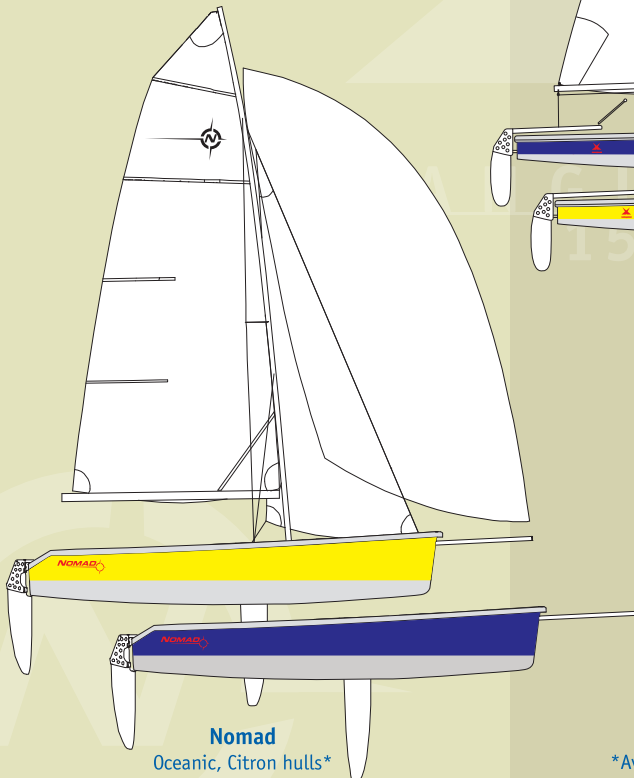

Green/White

Mackinaw

Red/White

Seabreeze

Carnival

Storm
Citron Stripe

Olympic
Oceanic Stripe

Laser 4.7 Sail
(50 square feet)

Radial Sail
(62 square feet)

Laser Sail
(76 square feet)

Colors above are for size comparison use only.

Laser 4.7
Citron, Oceanic hull

Radial
Citron, Oceanic hull

Laser
Citron, Oceanic hull

Actual cloth and hull colors may vary from colors depicted.
Only from your authorized Vanguard Dealer

VANGUARD®
www.teamvanguard.com

Sail & Deck Collection

2006

Laser Pico Grey, Blue

Sails available: Purple Mylar or
Red, White and Blue Dacron

Optimist

Grey rails with White stripes

Pram

Green, Red & Blue stripe sail

Zuma

Citron hull

Nomad

Oceanic, Citron hulls*

Vanguard 15

Oceanic, Citron Hulls*

Vector