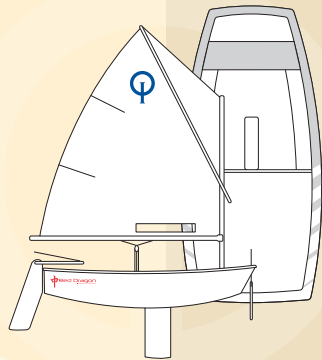

Optimist

Grey rails with White stripes