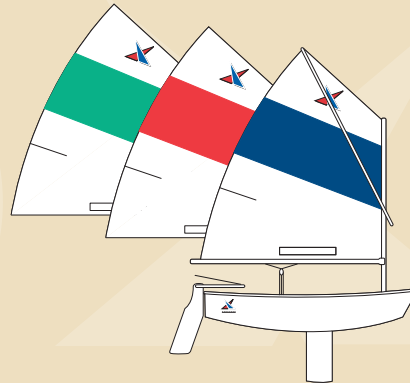

Radial Sail
(62 square feet)

Laser Sail
(76 square feet)

Colors above are for size comparison use only.

Laser 4.7
Citron, Oceanic hull

Radial
Citron, Oceanic hull

Laser
Citron, Oceanic hull

Actual cloth and hull colors may vary from colors depicted.
Only from your authorized Vanguard Dealer

VANGUARD®
www.teamvanguard.com

Sail & Deck Collection

2006

Laser Pico Grey, Blue

Sails available: Purple Mylar or
Red, White and Blue Dacron

Optimist

Grey rails with White stripes

Pram

Green, Red & Blue stripe sail

Zuma

Citron hull

Nomad

Oceanic, Citron hulls*

Vanguard 15

Oceanic, Citron Hulls*

Vector