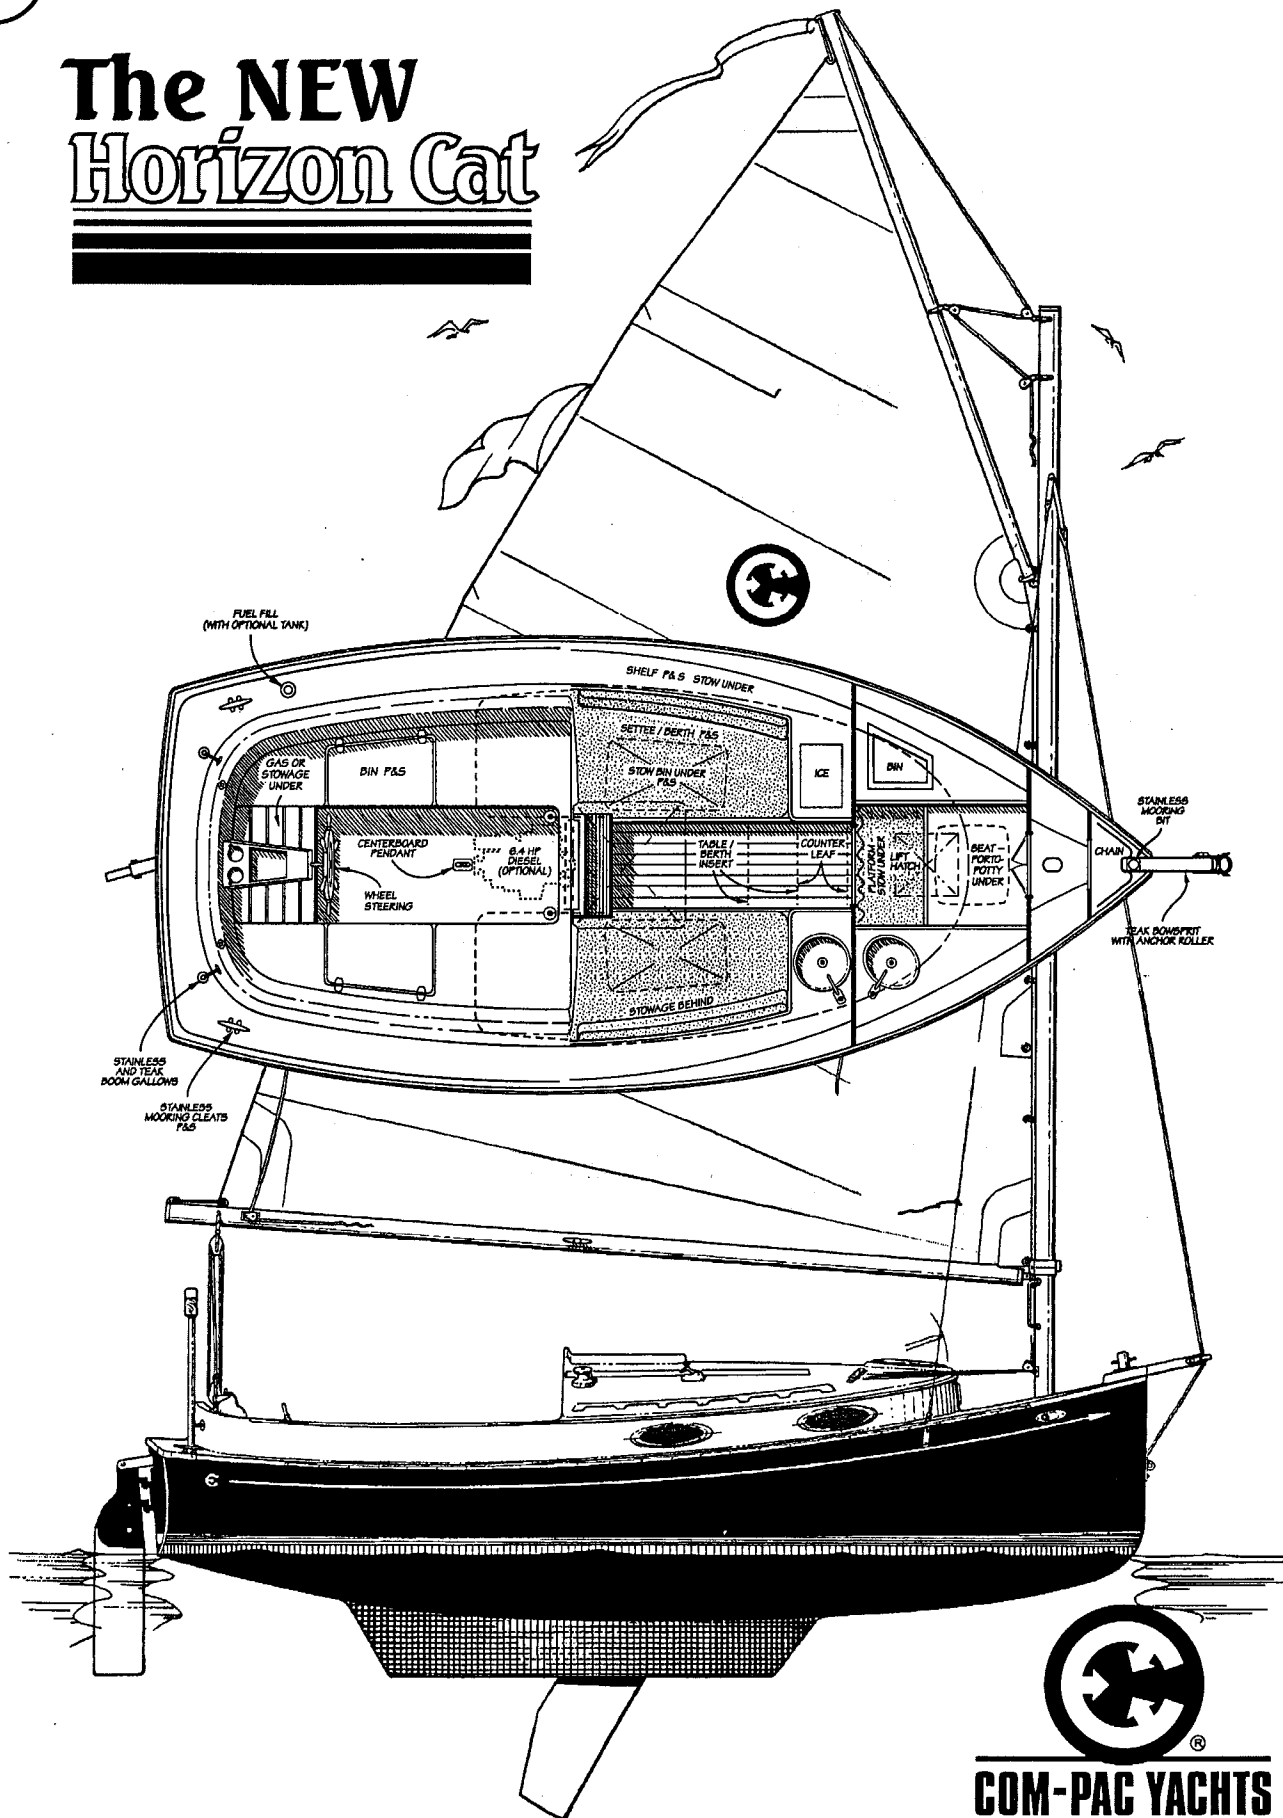

The NEW Horizon Cat

COM-PAC YACHTS
Hutchins CO., INC.
 CLEARWATER, FLORIDA

Horizon Cat Details

Once again, Com-Pac Yachts introduces a truly classic boat for the diehard traditional sailor. The *Horizon Cat* is a real Cape Cod cat with a shallow "fin" keel for added stability and windward performance. We've incorporated our high-aspect kick-up rudder for convenience and extremely light helm. The *Horizon Cat* is quick, nimble, and extremely comfortable with its enormous cockpit and extensive accommodations.

Standard Equipment

Urethane insulated ice box
Teak table / berth insert
Galley-counter extension
Anchor roller on teak bowsprit
Forward stainless-steel mooring bit
Two stainless-steel quarter cleats
Stainless-steel retractable outboard motor bracket
Wheel steering and aluminum kick-up rudder
Mastendr mast raising system
Four opening cabin ports with screens
One forward fixed cabin port
Forward lift hatch with Lexan top
Two cabin-mounted halyard winches with line clutches
Teak and stainless-steel boom gallows
Teak cabin-top handrails
Teak and holly sole
Vinyl covered interior berth/settee cushions
Galley with stove and sink
10-gallon water tank
Electrical package:
Nav lights, interior lights and switch panel
Seat storage lockers and settee storage bins
Semi-enclosed head with portable marine toilet

Specifications

LOA: 20' 0"
LWL: 17' 9"
Beam: 8' 4"
Draft (board up): 26"
Draft (board down): 60"
Disp.: 2,500 lbs.
Sail area: 205 sq. ft.

Optional Equipment

Custom hull colors
Folding stainless-steel transom boarding ladder
Bulkhead mount compass
Fabric cushion in lieu of vinyl
Sail cover (selected colors)
Hatch screen
Teak cockpit grate
Marine battery
Custom trailer
Epoxy Coat anti-fouling bottom paint
Bimini top (selected colors)
Cockpit cushions
Power package:
Westerbeke 1 cyl. - 7 hp. diesel with fuel tank, engine instrument panel, and controls