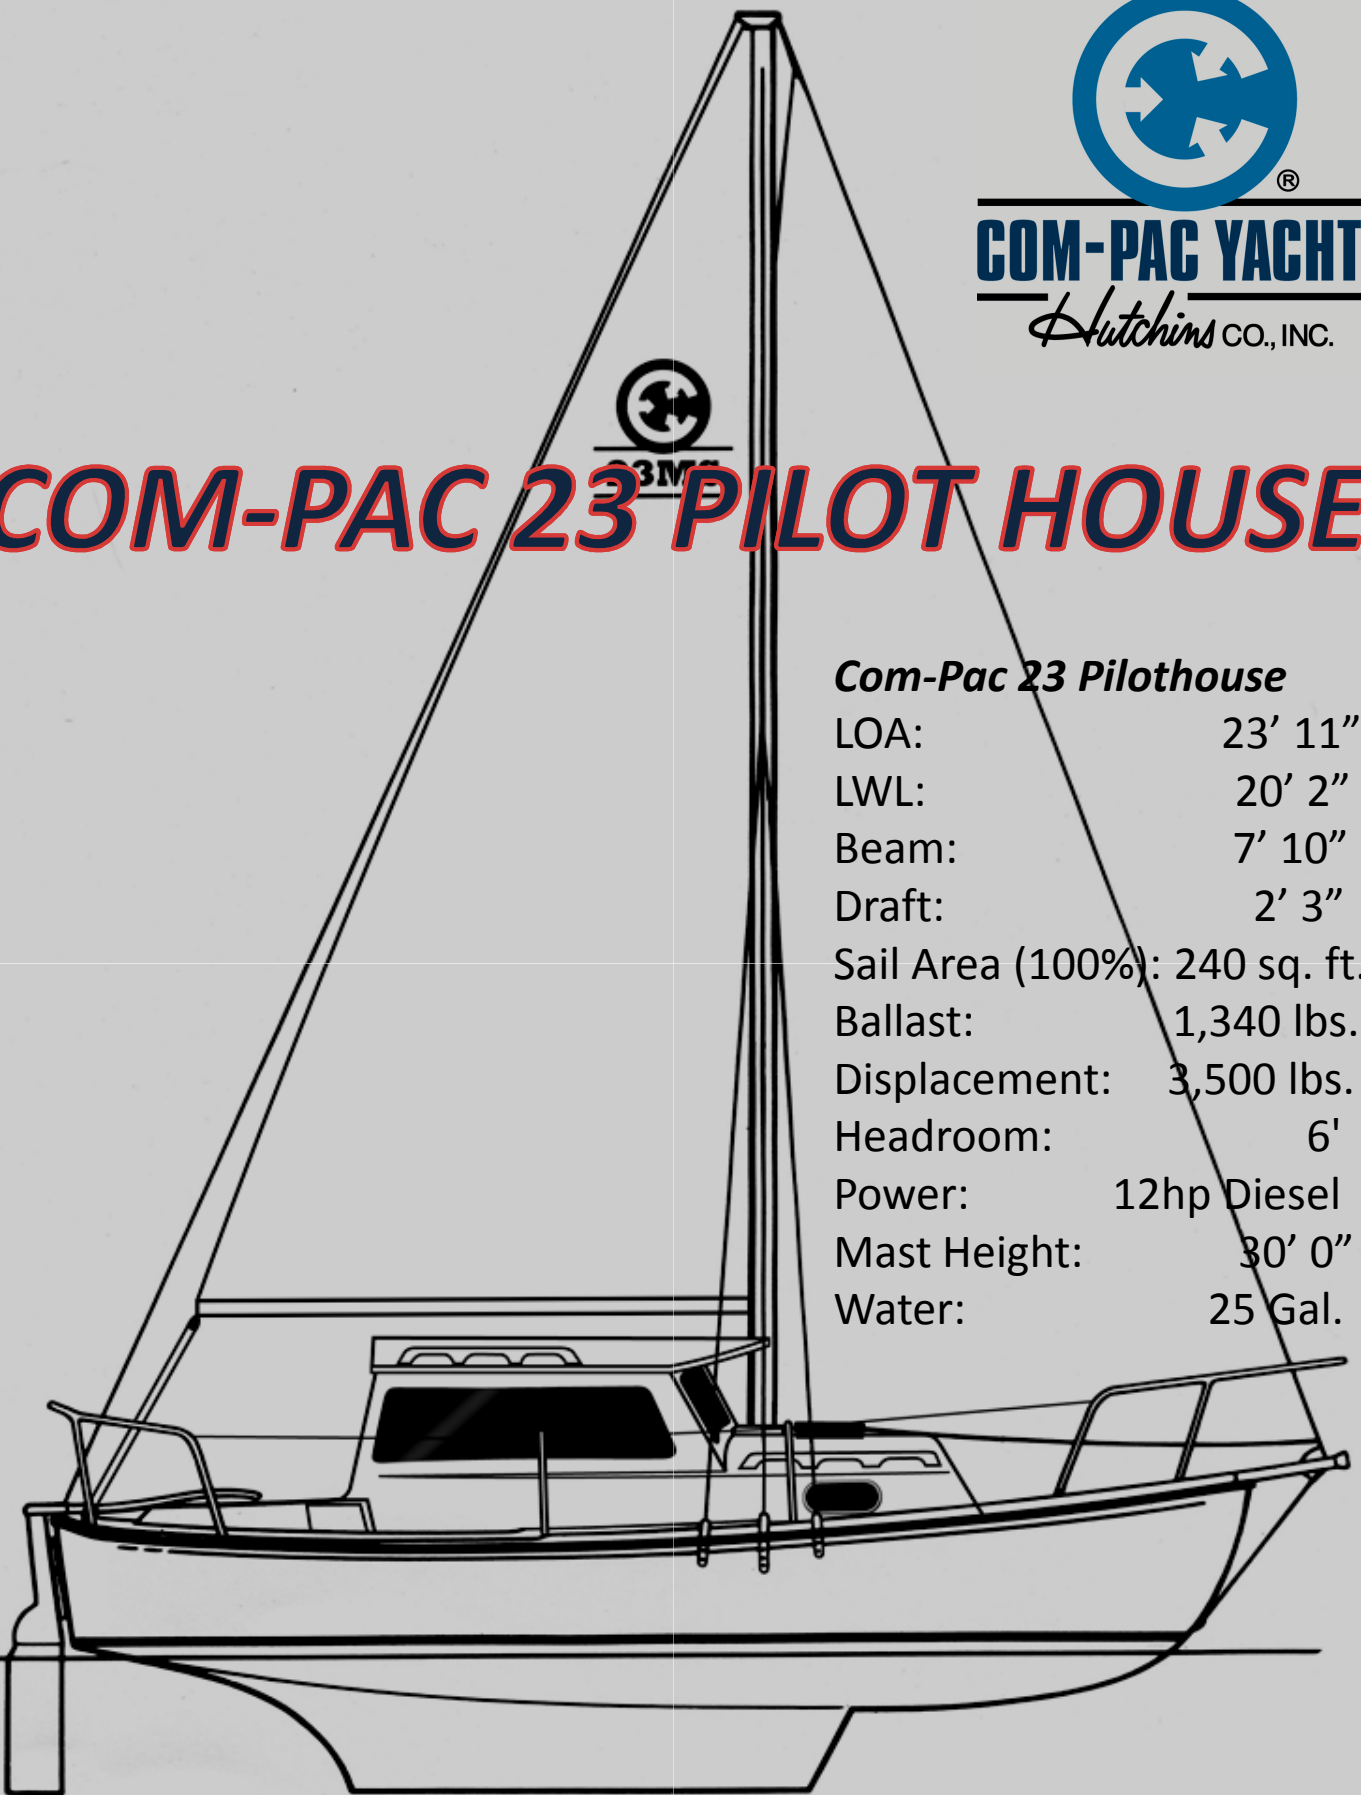

COM-PAC YACHTS
Hutchins CO., INC.

COM-PAC 23 PILOT HOUSE

Com-Pac 23 Pilothouse

LOA:	23' 11"
LWL:	20' 2"
Beam:	7' 10"
Draft:	2' 3"
Sail Area (100%):	240 sq. ft.
Ballast:	1,340 lbs.
Displacement:	3,500 lbs.
Headroom:	6'
Power:	12hp Diesel
Mast Height:	30' 0"
Water:	25 Gal.